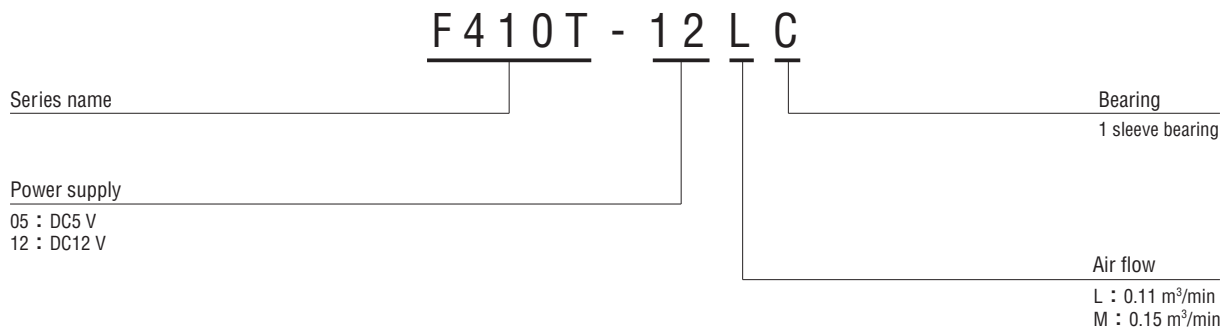

BRUSHLESS DC FANS

F410T

FEATURES

- Low noise 12 dB (A)
- Light weight (approx. 14 g)

STRUCTURE

- Frame and impeller
ABS/PBT alloy
- Bearing
1 sleeve bearing

PART NUMBER DESIGNATION

LIST OF PART NUMBERS

Bearing	Power supply	Part number
C	DC5 V	F410T-05LC
	DC12 V	F410T-12LC
	DC5 V	F410T-05MC
	DC12 V	F410T-12MC

※ Verify the above part numbers when placing orders.